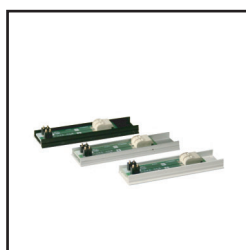

PICO TRAC

Minature track system

Suitable for illuminating objects in display cases and such.

All Pico Trac fixtures can be dimmed individually.

Low profile - only 10x17 mm.

Pico Trac

Power Feed

Straight Joiner

TECHNICAL SPECIFICATION

Material	Extruded aluminium, conductors of 0,25mm ² copper
Finish	Grey Matte Black Matte White
Type	One circuit 12V DC max. 5A
Protection class	IP20
Operating voltage	12V DC
Length	Up to 3000mm
Mounting	Fastening clips, double-sided tape

PICO TRAC

12V DC, max 5A.

Pico Trac is priced per meter and is sold pre-cut according to customer's dimensions.

Shortest length is 20 cm, the longest is 3 meters.

<input type="checkbox"/>	PT-3000-1	Pico Trac 12V, Grey	10*17 mm, max 3m
<input checked="" type="checkbox"/>	PT-3000-2	Pico Trac 12V, Black	10*17 mm, max 3m
<input type="checkbox"/>	PT-3000-3	Pico Trac 12V, White	10*17 mm, max 3m
<input checked="" type="checkbox"/>	PT-11-1	Pico Trac Power Feed, Grey	12V DC, max 5A
<input checked="" type="checkbox"/>	PT-11-2	Pico Trac Power Feed, Black	12V DC, max 5A
<input type="checkbox"/>	PT-11-3	Pico Trac Power Feed, White	12V DC, max 5A
	PT-11	Pico Trac Power Feed, PCB	PCB only
<input checked="" type="checkbox"/>	PT-14-1	PicoTrac Straight Joiner, Grey	12V DC, max 5A
<input checked="" type="checkbox"/>	PT-14-2	PicoTrac Straight Joiner, Black	12V DC, max 5A
<input type="checkbox"/>	PT-14-3	PicoTrac Straight Joiner, White	12V DC, max 5A
<input checked="" type="checkbox"/>	PT-41-1	End Cap LED Profile, Low, Grey	
<input checked="" type="checkbox"/>	PT-41-2	End Cap LED Profile, Low, Black	
<input type="checkbox"/>	PT-41-3	End Cap LED Profile, Low, White	
<input checked="" type="checkbox"/>	LFL-12-1	Mounting Clips, LED Profile Low, Grey	Screw included
<input checked="" type="checkbox"/>	LFL-12-2	Mounting Clips, LED Profile Low, Black	Screw included
<input type="checkbox"/>	LFL-12-3	Mounting Clips, LED Profile Low, White	Screw included
	PT-STICK	Pico Stick	Tool for easy removal of Pico Trac fixtures