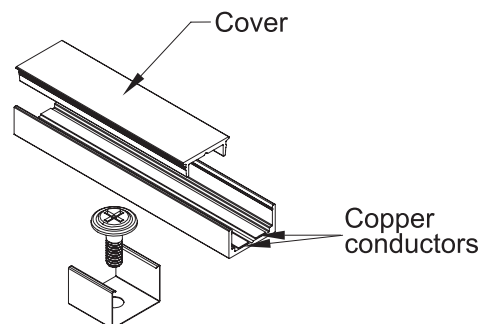

PICO TRAC

Minature track system

Suitable for illuminating objects in display cases and such.

All Pico Trac fixtures can be dimmed individually.

Low profile - only 10x17 mm.

Pico Trac

Power Feed

Straight Joiner

TECHNICAL SPECIFICATION

Material	Extruded aluminium, conductors of 0,25mm ² copper
Finish	Grey Matte Black Matte White
Type	One circuit 12V DC max. 5A
Protection class	IP20
Operating voltage	12V DC
Length	Up to 3000mm
Mounting	Fastening clips, double-sided tape

PICO TRAC

12V DC, max 5A.

Pico Trac is priced per meter and is sold pre-cut according to customer's dimensions.

Shortest length is 20 cm, the longest is 3 meters.

<input type="checkbox"/>	PT-3000-1	Pico Trac 12V, Grey	10*17 mm, max 3m
<input checked="" type="checkbox"/>	PT-3000-2	Pico Trac 12V, Black	10*17 mm, max 3m
<input type="checkbox"/>	PT-3000-3	Pico Trac 12V, White	10*17 mm, max 3m
<input checked="" type="checkbox"/>	PT-11-1	Pico Trac Power Feed, Grey	12V DC, max 5A
<input checked="" type="checkbox"/>	PT-11-2	Pico Trac Power Feed, Black	12V DC, max 5A
<input type="checkbox"/>	PT-11-3	Pico Trac Power Feed, White	12V DC, max 5A
	PT-11	Pico Trac Power Feed, PCB	PCB only
<input checked="" type="checkbox"/>	PT-14-1	PicoTrac Straight Joiner, Grey	12V DC, max 5A
<input checked="" type="checkbox"/>	PT-14-2	PicoTrac Straight Joiner, Black	12V DC, max 5A
<input type="checkbox"/>	PT-14-3	PicoTrac Straight Joiner, White	12V DC, max 5A
<input checked="" type="checkbox"/>	PT-41-1	End Cap LED Profile, Low, Grey	
<input checked="" type="checkbox"/>	PT-41-2	End Cap LED Profile, Low, Black	
<input type="checkbox"/>	PT-41-3	End Cap LED Profile, Low, White	
<input checked="" type="checkbox"/>	LFL-12-1	Mounting Clips, LED Profile Low, Grey	Screw included
<input checked="" type="checkbox"/>	LFL-12-2	Mounting Clips, LED Profile Low, Black	Screw included
<input type="checkbox"/>	LFL-12-3	Mounting Clips, LED Profile Low, White	Screw included
	PT-STICK	Pico Stick	Tool for easy removal of Pico Trac fixtures