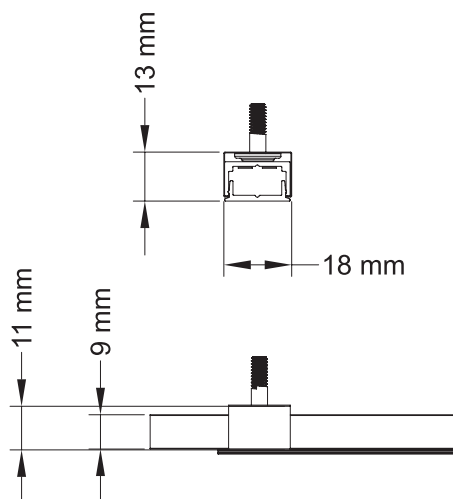

PICO TRAC

Minature track system

Suitable for illuminating objects in display cases and such.

All Pico Trac fixtures can be dimmed individually.

Low profile - only 10x17 mm.

Pico Trac

Power Feed

Straight Joiner

TECHNICAL SPECIFICATION

Material	Extruded aluminium, conductors of 0,25mm ² copper
Finish	Grey Matte Black Matte White
Type	One circuit 12V DC max. 5A
Protection class	IP20
Operating voltage	12V DC
Length	Up to 3000mm
Mounting	Fastening clips, double-sided tape

PICO TRAC

12V DC, max 5A.

Pico Trac is priced per meter and is sold pre-cut according to customer's dimensions.

Shortest length is 20 cm, the longest is 3 meters.

<input type="checkbox"/>	PT-3000-1	Pico Trac 12V, Grey	10*17 mm, max 3m
<input checked="" type="checkbox"/>	PT-3000-2	Pico Trac 12V, Black	10*17 mm, max 3m
<input type="checkbox"/>	PT-3000-3	Pico Trac 12V, White	10*17 mm, max 3m
<input checked="" type="checkbox"/>	PT-11-1	Pico Trac Power Feed, Grey	12V DC, max 5A
<input checked="" type="checkbox"/>	PT-11-2	Pico Trac Power Feed, Black	12V DC, max 5A
<input type="checkbox"/>	PT-11-3	Pico Trac Power Feed, White	12V DC, max 5A
	PT-11	Pico Trac Power Feed, PCB	PCB only
<input checked="" type="checkbox"/>	PT-14-1	PicoTrac Straight Joiner, Grey	12V DC, max 5A
<input checked="" type="checkbox"/>	PT-14-2	PicoTrac Straight Joiner, Black	12V DC, max 5A
<input type="checkbox"/>	PT-14-3	PicoTrac Straight Joiner, White	12V DC, max 5A
<input checked="" type="checkbox"/>	PT-41-1	End Cap LED Profile, Low, Grey	
<input checked="" type="checkbox"/>	PT-41-2	End Cap LED Profile, Low, Black	
<input type="checkbox"/>	PT-41-3	End Cap LED Profile, Low, White	
<input checked="" type="checkbox"/>	LFL-12-1	Mounting Clips, LED Profile Low, Grey	Screw included
<input checked="" type="checkbox"/>	LFL-12-2	Mounting Clips, LED Profile Low, Black	Screw included
<input type="checkbox"/>	LFL-12-3	Mounting Clips, LED Profile Low, White	Screw included
	PT-STICK	Pico Stick	Tool for easy removal of Pico Trac fixtures