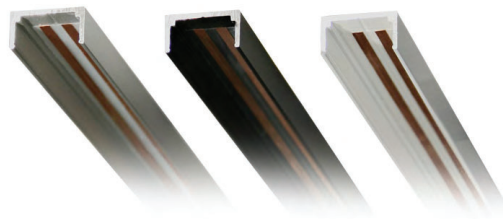

PICO TRAC

Minature track system

Suitable for illuminating objects in display cases and such.

All Pico Trac fixtures can be dimmed individually.

Low profile - only 10x17 mm.

Pico Trac

Power Feed

Straight Joiner

TECHNICAL SPECIFICATION

Material	Extruded aluminium, conductors of 0,25mm ² copper
Finish	Grey Matte Black Matte White
Type	One circuit 12V DC max. 5A
Protection class	IP20
Operating voltage	12V DC
Length	Up to 3000mm
Mounting	Fastening clips, double-sided tape

PICO TRAC

12V DC, max 5A.

Pico Trac is priced per meter and is sold pre-cut according to customer's dimensions.

Shortest length is 20 cm, the longest is 3 meters.

<input type="checkbox"/>	PT-3000-1	Pico Trac 12V, Grey	10*17 mm, max 3m
<input checked="" type="checkbox"/>	PT-3000-2	Pico Trac 12V, Black	10*17 mm, max 3m
<input type="checkbox"/>	PT-3000-3	Pico Trac 12V, White	10*17 mm, max 3m
<input checked="" type="checkbox"/>	PT-11-1	Pico Trac Power Feed, Grey	12V DC, max 5A
<input checked="" type="checkbox"/>	PT-11-2	Pico Trac Power Feed, Black	12V DC, max 5A
<input type="checkbox"/>	PT-11-3	Pico Trac Power Feed, White	12V DC, max 5A
	PT-11	Pico Trac Power Feed, PCB	PCB only
<input checked="" type="checkbox"/>	PT-14-1	PicoTrac Straight Joiner, Grey	12V DC, max 5A
<input checked="" type="checkbox"/>	PT-14-2	PicoTrac Straight Joiner, Black	12V DC, max 5A
<input type="checkbox"/>	PT-14-3	PicoTrac Straight Joiner, White	12V DC, max 5A
<input checked="" type="checkbox"/>	PT-41-1	End Cap LED Profile, Low, Grey	
<input checked="" type="checkbox"/>	PT-41-2	End Cap LED Profile, Low, Black	
<input type="checkbox"/>	PT-41-3	End Cap LED Profile, Low, White	
<input checked="" type="checkbox"/>	LFL-12-1	Mounting Clips, LED Profile Low, Grey	Screw included
<input checked="" type="checkbox"/>	LFL-12-2	Mounting Clips, LED Profile Low, Black	Screw included
<input type="checkbox"/>	LFL-12-3	Mounting Clips, LED Profile Low, White	Screw included
	PT-STICK	Pico Stick	Tool for easy removal of Pico Trac fixtures