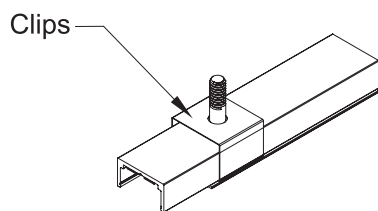

PICO TRAC

Minature track system

Suitable for illuminating objects in display cases and such.

All Pico Trac fixtures can be dimmed individually.

Low profile - only 10x17 mm.

Pico Trac

Power Feed

Straight Joiner

TECHNICAL SPECIFICATION

Material	Extruded aluminium, conductors of 0,25mm ² copper
Finish	Grey Matte Black Matte White
Type	One circuit 12V DC max. 5A
Protection class	IP20
Operating voltage	12V DC
Length	Up to 3000mm
Mounting	Fastening clips, double-sided tape

PICO TRAC

12V DC, max 5A.

Pico Trac is priced per meter and is sold pre-cut according to customer's dimensions.

Shortest length is 20 cm, the longest is 3 meters.

<input type="checkbox"/>	PT-3000-1	Pico Trac 12V, Grey	10*17 mm, max 3m
<input checked="" type="checkbox"/>	PT-3000-2	Pico Trac 12V, Black	10*17 mm, max 3m
<input type="checkbox"/>	PT-3000-3	Pico Trac 12V, White	10*17 mm, max 3m
<input checked="" type="checkbox"/>	PT-11-1	Pico Trac Power Feed, Grey	12V DC, max 5A
<input checked="" type="checkbox"/>	PT-11-2	Pico Trac Power Feed, Black	12V DC, max 5A
<input type="checkbox"/>	PT-11-3	Pico Trac Power Feed, White	12V DC, max 5A
	PT-11	Pico Trac Power Feed, PCB	PCB only
<input checked="" type="checkbox"/>	PT-14-1	PicoTrac Straight Joiner, Grey	12V DC, max 5A
<input checked="" type="checkbox"/>	PT-14-2	PicoTrac Straight Joiner, Black	12V DC, max 5A
<input type="checkbox"/>	PT-14-3	PicoTrac Straight Joiner, White	12V DC, max 5A
<input checked="" type="checkbox"/>	PT-41-1	End Cap LED Profile, Low, Grey	
<input checked="" type="checkbox"/>	PT-41-2	End Cap LED Profile, Low, Black	
<input type="checkbox"/>	PT-41-3	End Cap LED Profile, Low, White	
<input checked="" type="checkbox"/>	LFL-12-1	Mounting Clips, LED Profile Low, Grey	Screw included
<input checked="" type="checkbox"/>	LFL-12-2	Mounting Clips, LED Profile Low, Black	Screw included
<input type="checkbox"/>	LFL-12-3	Mounting Clips, LED Profile Low, White	Screw included
	PT-STICK	Pico Stick	Tool for easy removal of Pico Trac fixtures