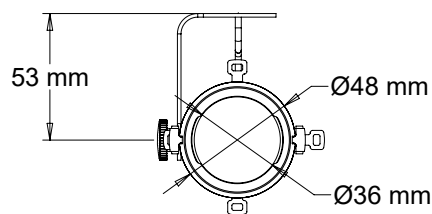

# ARTY Profile Zoom

**Arty Profile Zoom is our smallest full-featured Profile spotlight**

25-50° variable beam angle.

Built-in framing shutters delivers sharp edges.

On board dimmer.

## TECHNICAL SPECIFICATION

Material	Lamp housing of aluminium Yoke and details of steel Adapter of PC Anti-reflective zoom lenses
Finish	Grey (RAL 9006) Black (RAL 9005) White (RAL 9016)
System	12V DC Mini Trac (3 phase circuit track)
Dimming control	Built-in dimmer  Not compatible with mains dimmer
Protection class	IP20
Operating voltage	12V DC/230V/CC
Power consumption	8W
CRI	90
Color temperature	2700K/3000K/4000K
Beam angle	25-50°
Swivels	>365°
Tilts	>90°
Optional accessories	Honeycomb 40mm