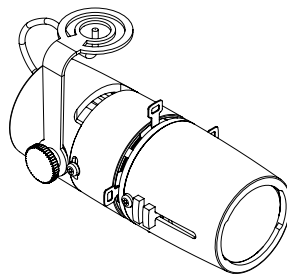

# ARTY Profile Zoom

**Arty Profile Zoom is our smallest full-featured Profile spotlight**

25-50° variable beam angle.

Built-in framing shutters delivers sharp edges.

On board dimmer.

## TECHNICAL SPECIFICATION

Material	Lamp housing of aluminium Yoke and details of steel Adapter of PC Anti-reflective zoom lenses
Finish	Grey (RAL 9006) Black (RAL 9005) White (RAL 9016)
System	12V DC Mini Trac (3 phase circuit track)
Dimming control	Built-in dimmer  Not compatible with mains dimmer
Protection class	IP20
Operating voltage	12V DC/230V/CC
Power consumption	8W
CRI	90
Color temperature	2700K/3000K/4000K
Beam angle	25-50°
Swivels	>365°
Tilts	>90°
Optional accessories	Honeycomb 40mm