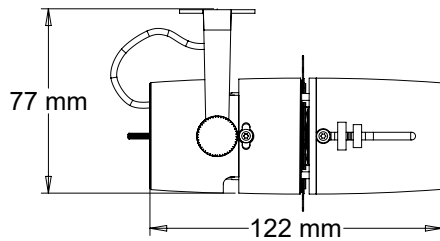

# ARTY Profile Zoom

**Arty Profile Zoom is our smallest full-featured Profile spotlight**

25-50° variable beam angle.

Built-in framing shutters delivers sharp edges.

On board dimmer.

## TECHNICAL SPECIFICATION

Material	Lamp housing of aluminium Yoke and details of steel Adapter of PC Anti-reflective zoom lenses
Finish	Grey (RAL 9006) Black (RAL 9005) White (RAL 9016)
System	12V DC Mini Trac (3 phase circuit track)
Dimming control	Built-in dimmer  Not compatible with mains dimmer
Protection class	IP20
Operating voltage	12V DC/230V/CC
Power consumption	8W
CRI	90
Color temperature	2700K/3000K/4000K
Beam angle	25-50°
Swivels	>365°
Tilts	>90°
Optional accessories	Honeycomb 40mm