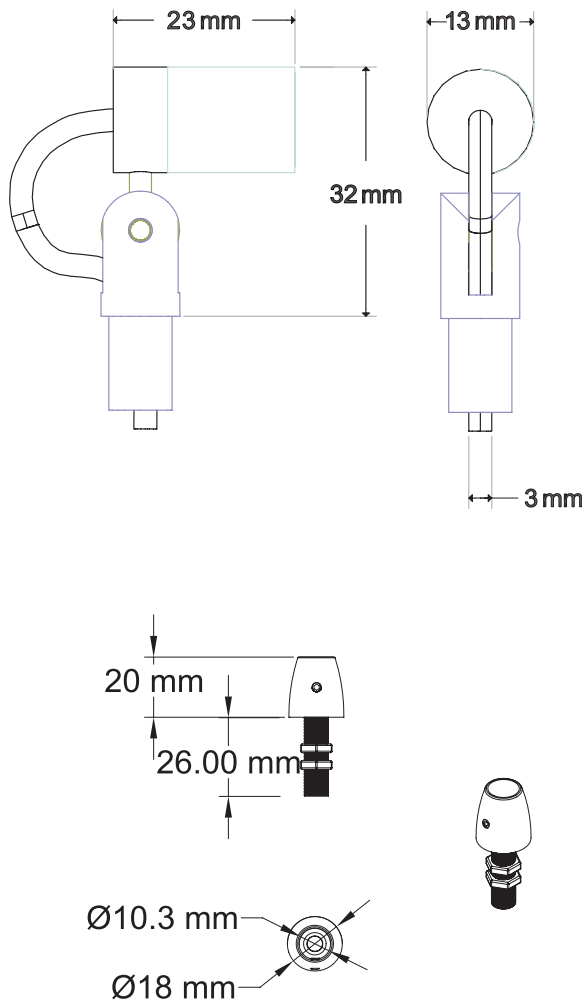

gimmick

Gimmick has a minimal design and is well-suited for display case lighting

Description

With Gimmick, you can get really close to objects without taking the focus from them. Subtle when mounted on pipe, e.g. in the bottom of a display case.

TECHNICAL SPECIFICATION

Material	Machined aluminum Lens of PC
Finish	Anodized Black
System	Pico Trac LED profile High/Low Pipe mounting
Dimming control	Built-in dimmer or via external dimmer
Protection class	IP20
Power consumption	2W
CRI	90
Color temperature	2700K/3000K/4000K
Beam angle	Narrow Medium Wide (standard) Very Wide
Optional accessories	Snoots

GIMMICK CC 100LM LED PROFILE

Installation on LED profile High or Low. Max 350mA.

2700K		GIM27-CCL-1	Gimmick CC/350mA LED Profile 2700K, Grey	90lm, Vf=3V, CRI 90, lens W
		GIM27-CCL-2	Gimmick CC/350mA LED Profile 2700K, Black	90lm, Vf=3V, CRI 90, lens W
3000K		GIM30-CCL-1	Gimmick CC/350mA LED Profile 3000K, Grey	100lm, Vf=3V, CRI 90, lens W
		GIM30-CCL-2	Gimmick CC/350mA LED Profile 3000K, Black	100lm, Vf=3V, CRI 90, lens W
4000K		GIM40-CCL-1	Gimmick CC/350mA LED Profile 4000K, Grey	100lm, Vf=3V, CRI 90, lens W
		GIM40-CCL-2	Gimmick CC/350mA LED Profile 4000K, Black	100lm, Vf=3V, CRI 90, lens W

GIMMICK CC 100LM PIPE MOUNTING

Installation on 10mm Pipe. Max 350mA.

2700K		GIM27-CCL-1	Gimmick CC/350mA Pipe 2700K, Grey	90lm, Vf=3V, CRI 90, lens W, 1.5m cable
		GIM27-CCL-2	Gimmick CC/350mA Pipe 2700K, Black	90lm, Vf=3V, CRI 90, lens W, 1.5m cable
3000K		GIM30-CCL-1	Gimmick CC/350mA Pipe 3000K, Grey	100lm, Vf=3V, CRI 90, lens W, 1.5m cable
		GIM30-CCL-2	Gimmick CC/350mA Pipe 3000K, Black	100lm, Vf=3V, CRI 90, lens W, 1.5m cable