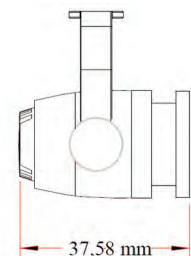

TECHNICAL SPECIFICATION

Material	Machined aluminium
Finish	Grey (RAL 9006) Black (RAL 9005) White Brass
System	LED profile High/Low Pico Trac Surface mounting
Operating power	350–700 mA
Light effect	1,2–2,4W
Color temperature	2700K
CRI	90+
Protection class	IP20
Swivels	>360°
Tilts	>90°
Beam angle	8° 10° 20° 35° 9x48°

Gizmo for mounting on Pico Trac low voltage track.

	GIZ27-PT-1	2700K, 10°, with dimmer
	GIZ27-PT-1	2700K, 10°, with dimmer
	GIZ27-PT-1	2700K, 10°, with dimmer

gizmo Zoom

Gizmo zoom is provided with a movable PC lense of high quality.

Variable light beam 5–31°.

TECHNICAL SPECIFICATION

Material	Machined aluminium
Finish	Grey (RAL 9006) Black (RAL 9005) White
System	LED profile High/Low Pico Trac Surface mounting
Operating power	350–700 mA
Light effect	1,2–2,4W
CRI	90+
Color temperature	2700K
Protection class	IP20
Swivels	>360°
Tilts	>90°
Beam angle	Adjustable 5–31°