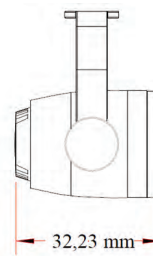

Gizmo for mounting on Pico Trac low voltage track.

	GIZ27-PT-1	2700K, 10°, with dimmer
	GIZ27-PT-1	2700K, 10°, with dimmer
	GIZ27-PT-1	2700K, 10°, with dimmer

gizmo Zoom

Gizmo zoom is provided with a movable PC lense of high quality.

Variable light beam 5–31°.

TECHNICAL SPECIFICATION

Material	Machined aluminium
Finish	Grey (RAL 9006) Black (RAL 9005) White
System	LED profile High/Low Pico Trac Surface mounting
Operating power	350–700 mA
Light effect	1,2–2,4W
CRI	90+
Color temperature	2700K
Protection class	IP20
Swivels	>360°
Tilts	>90°
Beam angle	Adjustable 5–31°