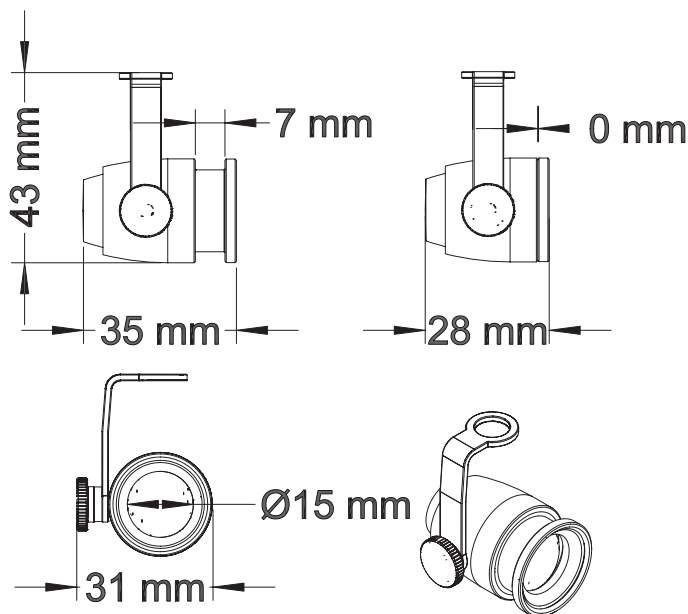

gizmo ZOOM

Gizmo Zoom is provided with a movable PC lense of high quality

Variable light beam 5–31°.

Gizmo Zoom Pico Trac

**Gizmo Zoom CC
LED profile**

**Gizmo Zoom CC
Solo**

Description

Beam angle is changed easily by rotating the front.

Gizmo Zoom is really useful when you need to pin point or enhance smaller objects.

TECHNICAL SPECIFICATION

Material	Lamp housing of aluminium Yoke and details of steel Anti-reflective lens
Finish	Grey (RAL 7040) Black (RAL 9005) White (RAL 9016)
System	Pico Trac LED profile High/Low Surface mounting
Dimming control	Built-in dimmer or via external dimmer
Protection class	IP20
Power consumption	up to 3W
CRI	90
Color temperature	2200K/2700K/3000K/4000K
Beam angle	Adjustable 5–31°
Swivels	>365°
Tilts	>90°
Optional accessories	Magnet, ceiling cup