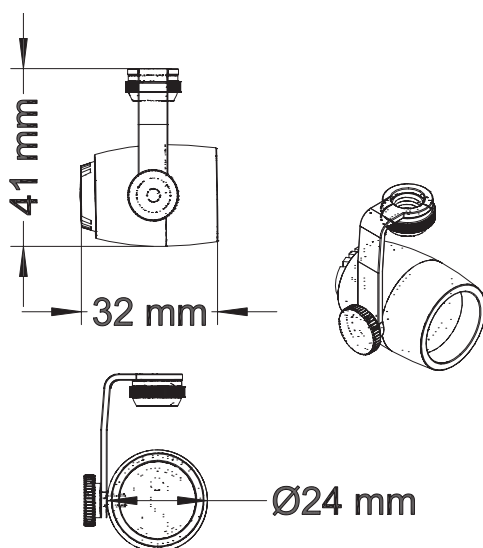

TECHNICAL SPECIFICATION

Material	Lamp housing of aluminium Yoke and details of steel Lens of PC
Finish	Grey (RAL 7040) Black (RAL 9005) White (RAL 9016) Brass
System	Pico Trac LED profile High/Low Surface mounting
Dimming control	Built-in dimmer or via external dimmer
Protection class	IP20
Power consumption	up to 3W
CRI	90
Color temperature	2200K/2700K/3000K/4000K
Beam angle	Very Narrow Narrow (standard) Medium Wide Elliptical
Swivels	>365°
Tilts	>90°
Optional accessories	Snoots, magnet, ceiling cup