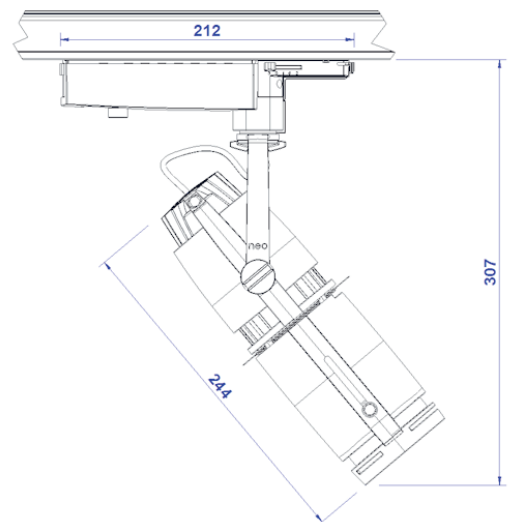

TECHNICAL SPECIFICATION

Material	Lamp housing of die-cast magnesium Adapter housing of PBT/PC 10 GF Anti-reflective zoom lenses
Finish	Grey (RAL 9006) Black (RAL 9005) White (RAL 9016)
System	3-phase circuit track (eg. Global Trac, Erco, Zumtobel, iGuzzini, Eutrac and Hoffmeister)
Dimming control	Integrated manual dimmer 0-100% DMX via Lumenradio DMX DALI-version (only for Global Trac PULSE track system or equivalent) Casambi (Bluetooth)
	Not compatible with mains dimmer
Protection class	IP20
Operating voltage	230V~ 50/60Hz
Power consumption	27W
CRI	95
Color temperature	2700K/3000K/4000K
Beam angle	Adjustable 20–45°
Swivels	>365°
Tilts	>90°
Gobo	E-size (37,5mm)
Features	Filter holder, phase selector lockable pan/tilt
Optional accessories	Gobo holder, gobo patterns