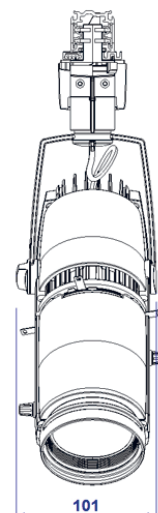

TECHNICAL SPECIFICATION

Material	Lamp housing of die-cast magnesium Adapter housing of PBT/PC 10 GF Anti-reflective zoom lenses
Finish	Grey (RAL 9006) Black (RAL 9005) White (RAL 9016)
System	3-phase circuit track (eg. Global Trac, Erco, Zumtobel, iGuzzini, Eutrac and Hoffmeister)
Dimming control	Integrated manual dimmer 0-100% DMX via Lumenradio DMX DALI-version (only for Global Trac PULSE track system or equivalent) Casambi (Bluetooth)
	Not compatible with mains dimmer
Protection class	IP20
Operating voltage	230V~ 50/60Hz
Power consumption	27W
CRI	95
Color temperature	2700K/3000K/4000K
Beam angle	Adjustable 20–45°
Swivels	>365°
Tilts	>90°
Gobo	E-size (37,5mm)
Features	Filter holder, phase selector lockable pan/tilt
Optional accessories	Gobo holder, gobo patterns