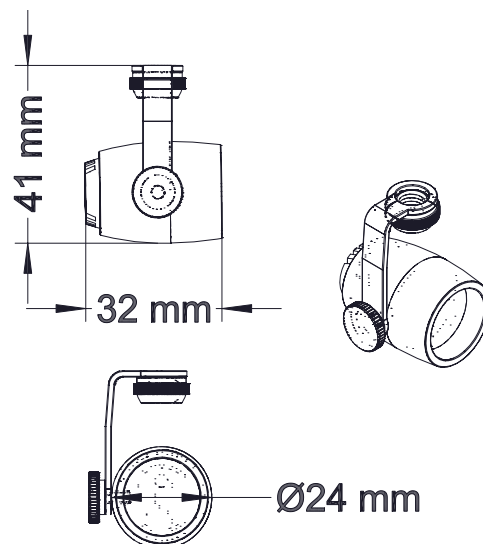

gizmo

Gizmo is designed to discreetly illuminate objects in museum cabinets and alike.

Optics (lenses) can be interchanged without tools.

Gizmo Pico Trac

Gizmo CC
LED profile

Gizmo CC
Solo

Description

With its simple yet stylish design, Gizmo has been a proud servant in museums all over Scandinavia for nearly 10 years. It has undergone all necessary changes to keep the product up-to-date.

Gizmo is considered as the first choice for lighting in display cases and alike.

TECHNICAL SPECIFICATION

Material	Lamp housing of aluminium Yoke and details of steel Lens of PC
Finish	Grey (RAL 7040) Black (RAL 9005) White (RAL 9016) Brass
System	Pico Trac LED profile High/Low Surface mounting
Dimming control	Built-in dimmer or via external dimmer
Protection class	IP20
Power consumption	up to 3W
CRI	90
Color temperature	2200K/2700K/3000K/4000K
Beam angle	Very Narrow Narrow (standard) Medium Wide Elliptical
Swivels	>365°
Tilts	>90°
Optional accessories	Snoots, magnet, ceiling cup