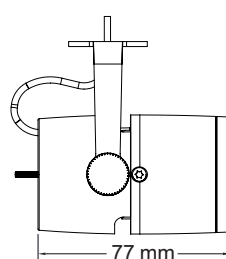

Arty Zoom Specification

Material	Lamp housing made of aluminum Yoke and details made of steel Lens made of glass
Finish	Grey (RAL 7040) Black (RAL 9005) White (RAL 9016)
System	3-phase circuit track Pico Trac Mini Trac LED profile
Protection class	IP20
Operating	230V/12V DC/CC
Power consumption	6W/8W/10W
Beam angle	7–45°
Color temperature	2700K, 3000K, 4000K
Swivels	>365°
Tilts	>90°
Weight	330 g (with adapter)
Features	Filter holder, phase selector, toolless pan and tilt lock
Always included	Barn doors

Light Data

LED Lumen	520 lm
Luminaire Lumen	300 lm
CRI	90
Red component R9	>60
MacAdam	3-step ellipse (SDCM 3)
TM30-18 Rf	90
TM30-18 Rg	100

	[m]	∅	Lux	∅	Lux
	1	0,1	7668	0,8	660
	2	0,2	1917	1,7	165
	3	0,3	852	2,5	73
		Cut off	16,4	Cut off	55,9
		Field angle	12,1	Field angle	53,3
		Beam angle	6,4	Beam angle	45,7

Light data from 8W/10W 3000K