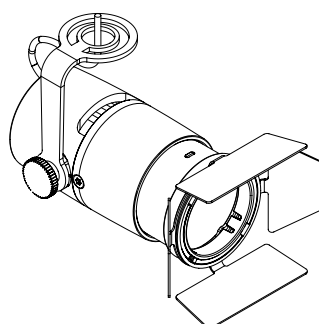

Arty Zoom Specification

Material	Lamp housing made of aluminum Yoke and details made of steel Lens made of glass
Finish	Grey (RAL 7040) Black (RAL 9005) White (RAL 9016)
System	3-phase circuit track Pico Trac Mini Trac LED profile
Protection class	IP20
Operating	230V/12V DC/CC
Power consumption	6W/8W/10W
Beam angle	7–45°
Color temperature	2700K, 3000K, 4000K
Swivels	>365°
Tilts	>90°
Weight	330 g (with adapter)
Features	Filter holder, phase selector, toolless pan and tilt lock
Always included	Barn doors

Light Data

LED Lumen	520 lm
Luminaire Lumen	300 lm
CRI	90
Red component R9	>60
MacAdam	3-step ellipse (SDCM 3)
TM30-18 Rf	90
TM30-18 Rg	100

	[m]	∅	Lux	∅	Lux
	1	0,1	7668	0,8	660
	2	0,2	1917	1,7	165
	3	0,3	852	2,5	73
		Cut off	16,4	Cut off	55,9
		Field angle	12,1	Field angle	53,3
		Beam angle	6,4	Beam angle	45,7

Light data from 8W/10W 3000K