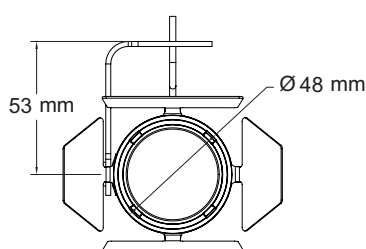

Arty Zoom Specification

Material	Lamp housing made of aluminum Yoke and details made of steel Lens made of glass
Finish	Grey (RAL 7040) Black (RAL 9005) White (RAL 9016)
System	3-phase circuit track Pico Trac Mini Trac LED profile
Protection class	IP20
Operating	230V/12V DC/CC
Power consumption	6W/8W/10W
Beam angle	7–45°
Color temperature	2700K, 3000K, 4000K
Swivels	>365°
Tilts	>90°
Weight	330 g (with adapter)
Features	Filter holder, phase selector, toolless pan and tilt lock
Always included	Barn doors

Light Data

LED Lumen	520 lm
Luminaire Lumen	300 lm
CRI	90
Red component R9	>60
MacAdam	3-step ellipse (SDCM 3)
TM30-18 Rf	90
TM30-18 Rg	100

	[m]	∅	Lux	∅	Lux
	1	0,1	7668	0,8	660
	2	0,2	1917	1,7	165
	3	0,3	852	2,5	73
		Cut off	16,4	Cut off	55,9
		Field angle	12,1	Field angle	53,3
		Beam angle	6,4	Beam angle	45,7

Light data from 8W/10W 3000K