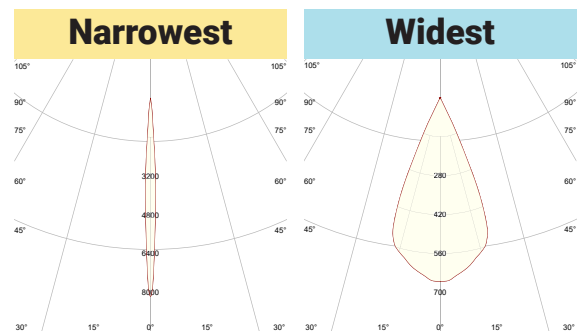

ARTY ZOOM

Adjustable zoom and barn doors

Arty Zoom has a beam angle range from 7–45°. The lens is lightly frosted and creates a nice diffused light that works very well with the attachable barn doors.

The benefits

Light Data

LED Lumen	520 lm
Luminaire Lumen	300 lm
CRI	90
Red component R9	>60
MacAdam	3-step ellipse (SDCM 3)
TM30-18 Rf	90
TM30-18 Rg	100

	[m]	∅	Lux	∅	Lux
	1	0,1	7668	0,8	660
	2	0,2	1917	1,7	165
	3	0,3	852	2,5	73
		Cut off	16,4	Cut off	55,9
		Field angle	12,1	Field angle	53,3
		Beam angle	6,4	Beam angle	45,7