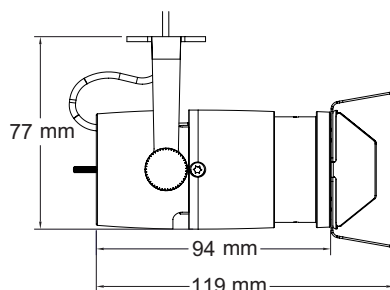

Arty Zoom Specification

Material	Lamp housing made of aluminum Yoke and details made of steel Lens made of glass
Finish	Grey (RAL 7040) Black (RAL 9005) White (RAL 9016)
System	3-phase circuit track Pico Trac Mini Trac LED profile
Protection class	IP20
Operating	230V/12V DC/CC
Power consumption	6W/8W/10W
Beam angle	7–45°
Color temperature	2700K, 3000K, 4000K
Swivels	>365°
Tilts	>90°
Weight	330 g (with adapter)
Features	Filter holder, phase selector, toolless pan and tilt lock
Always included	Barn doors

Light Data

LED Lumen	520 lm
Luminaire Lumen	300 lm
CRI	90
Red component R9	>60
MacAdam	3-step ellipse (SDCM 3)
TM30-18 Rf	90
TM30-18 Rg	100

	[m]	∅	Lux	∅	Lux
	1	0,1	7668	0,8	660
	2	0,2	1917	1,7	165
	3	0,3	852	2,5	73
		Cut off	16,4	Cut off	55,9
		Field angle	12,1	Field angle	53,3
		Beam angle	6,4	Beam angle	45,7

Light data from 8W/10W 3000K