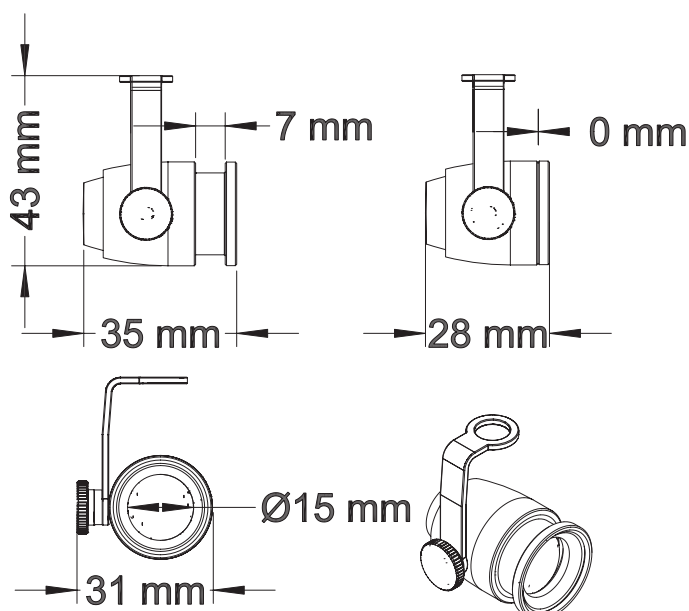

Gizmo Zoom Specification

Material	Lamp housing made of aluminum Yoke and details made of steel Anti-reflective lens made of glass
Finish	Grey (RAL 7040) Black (RAL 9005) White (RAL 9016) Brass
System	Pico Trac LED profile
Protection class	IP20
Operating	12V DC/CC
Power consumption	2,1W/3W
Beam angle	Adjustable 5–31°
Color temperatures	2200K, 2700K, 3000K, 4000K
Swivels	>365°
Tilts	>90°
Weight	50 g
Features	Toolless pan and tilt lock
Optional accessories	Snoot, Magnet, Ceiling cup

Light Data

LED Lumen	300 lm
Luminaire Lumen	80 lm
CRI	90
Red component R9	>60
MacAdam	3-step ellipse (SDCM 3)
TM30-18 Rf	95
TM30-18 Rg	100

	[m]	∅	Lux	∅	Lux
	1	0,1	3236	0,6	269
	2	0,2	809	1,1	67
	3	0,3	360	1,7	30
		Cut off	11,7	Cut off	48,8
		Field angle	9,1	Field angle	45,1
		Beam angle	5	Beam angle	31,7

Light data from 3000K