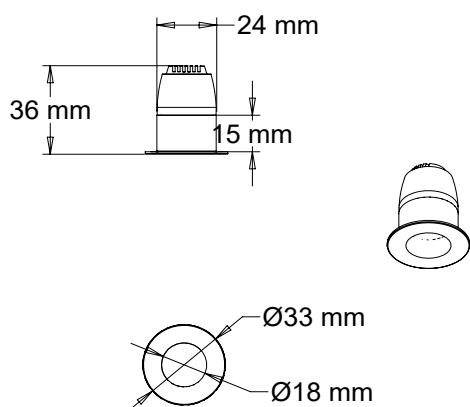

GIZMO DOWNLIGHT ADJUSTABLE

Comes with 1m cable

Operated by external LED driver, max 700 mA / 2W, Vf = 3V

2700K	■	GIZ27-CCDLA-2	Gizmo CC/700mA Downlight Adjustable 2700K, Black	180lm, Vf=3V ,CRI 90, lens N, 1m cable
	□	GIZ27-CCDLA-3	Gizmo CC/700mA Downlight Adjustable 2700K, White	180lm, Vf=3V ,CRI 90, lens N, 1m cable
3000K	■	GIZ30-CCDLA-2	Gizmo CC/700mA Downlight Adjustable 3000K, Black	190lm, Vf=3V ,CRI 90, lens N, 1m cable
	□	GIZ30-CCDLA-3	Gizmo CC/700mA Downlight Adjustable 3000K, White	190lm, Vf=3V ,CRI 90, lens N, 1m cable
4000K	■	GIZ40-CCDLA-2	Gizmo CC/700mA Downlight Adjustable 4000K, Black	200lm, Vf=3V ,CRI 90, lens N, 1m cable
	□	GIZ40-CCDLA-3	Gizmo CC/700mA Downlight Adjustable 4000K, White	200lm, Vf=3V ,CRI 90, lens N, 1m cable

Downlight Fixed: