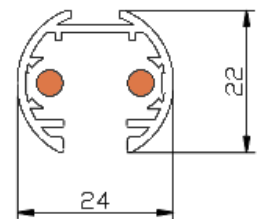

Material	Extruded aluminium, Conductors made of 4mm ² copper
Finish	Grey Black White
Type	One circuit 12V DC max. 20A
Dimming	Track is NOT dimmable
Protection class	IP20
Operating voltage	12V DC
Length	2m
Mounting	Ceiling or suspended with wire