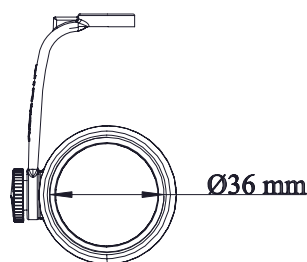

Material	Lamp housing of die-cast magnesium Yoke and details of steel Lens of PC
Finish	Grey (RAL 9006) Black (RAL 9005) White (RAL 9016)
System	Pico Trac Mini Trac
Dimming control	Built-in dimmer 0-100% Not compatible with mains dimmer
Protection class	IP20
Operating voltage	12V DC
Power consumption	4W
CRI	90
Color temperature	2700K/3000K/4000K
Beam angle	Plain tight, Frosted Narrow, Frosted Medium, Frosted Wide, Elliptical
Swivels	>365°
Tilts	>90°
Optional accessories	Filters and honeycombs