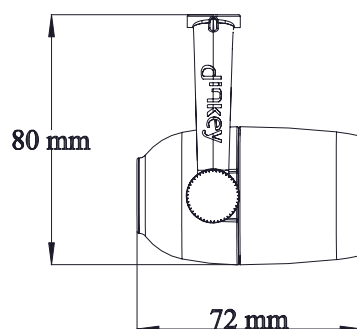

Material	Lamp housing of die-cast magnesium Yoke and details of steel Lens of PC
Finish	Grey (RAL 9006) Black (RAL 9005) White (RAL 9016)
System	Pico Trac Mini Trac
Dimming control	Built-in dimmer 0-100% Not compatible with mains dimmer
Protection class	IP20
Operating voltage	12V DC
Power consumption	4W
CRI	90
Color temperature	2700K/3000K/4000K
Beam angle	Plain tight, Frosted Narrow, Frosted Medium, Frosted Wide, Elliptical
Swivels	>365°
Tilts	>90°
Optional accessories	Filters and honeycombs