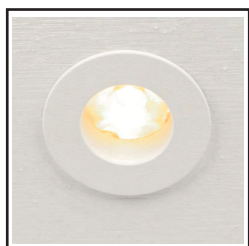

gizmo DOWNLIGHT

Downlights based on Gizmo

Comes in two versions.

Standardized cable connector system for easy installation.

**Gizmo Downlight
Fixed**

**Gizmo Downlight
Adjustable**

Description

Downlights can be used to evenly illuminate large areas. Widely used as orientation lighting in museums. As with all other Gizmo, lenses can be interchanged.

Downlight Fixed:

Downlight Adjustable:

TECHNICAL SPECIFICATION

Material	Machined aluminum Lens of PC
Finish	Black White (Brass)
Dimming control	Via external dimmer
Protection class	IP20
CRI	90
Color temperature	2700K/3000K/4000K
Beam angle	Very Narrow Narrow (standard) Medium Wide Elliptical

GIZMO CC 200LM DOWNLIGHT ADJUSTABLE

Hole size 48mm diameter.

2700K	<input checked="" type="checkbox"/>	GIZ27-CCDLA-2	Gizmo CC/700mA Downlight Adjustable 2700K, Black	180lm, Vf=3V ,CRI 90, lens N, 1m cable
	<input type="checkbox"/>	GIZ27-CCDLA-3	Gizmo CC/700mA Downlight Adjustable 2700K, White	180lm, Vf=3V ,CRI 90, lens N, 1m cable
3000K	<input checked="" type="checkbox"/>	GIZ30-CCDLA-2	Gizmo CC/700mA Downlight Adjustable 3000K, Black	190lm, Vf=3V ,CRI 90, lens N, 1m cable
	<input type="checkbox"/>	GIZ30-CCDLA-3	Gizmo CC/700mA Downlight Adjustable 3000K, White	190lm, Vf=3V ,CRI 90, lens N, 1m cable
4000K	<input checked="" type="checkbox"/>	GIZ40-CCDLA-2	Gizmo CC/700mA Downlight Adjustable 4000K, Black	200lm, Vf=3V ,CRI 90, lens N, 1m cable
	<input type="checkbox"/>	GIZ40-CCDLA-3	Gizmo CC/700mA Downlight Adjustable 4000K, White	200lm, Vf=3V ,CRI 90, lens N, 1m cable