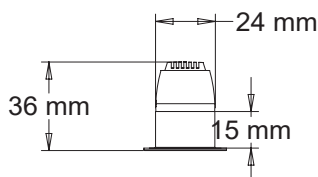

Downlight Fixed:

Downlight Adjustable:

TECHNICAL SPECIFICATION

Material	Machined aluminum Lens of PC
Finish	Black White (Brass)
Dimming control	Via external dimmer
Protection class	IP20
CRI	90
Color temperature	2700K/3000K/4000K
Beam angle	Very Narrow Narrow (standard) Medium Wide Elliptical