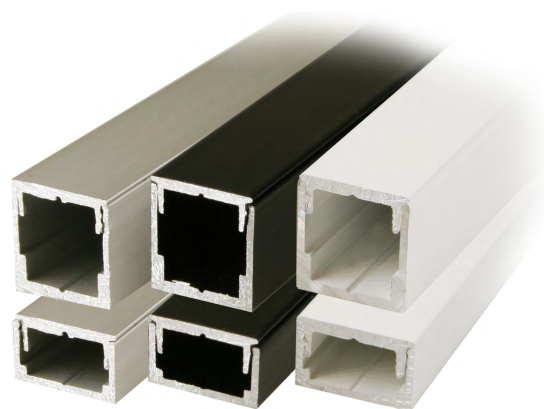

LED profiles

A flexible system of aluminium profiles

Comes in two types and three different colors.

Fits a variety of different luminaires.

LED Profile High
17x17

LED Profile Low
10x17

Cover for LED profiles

Mounting clips

End cap

TECHNICAL SPECIFICATION

Material	Extruded aluminium
Finish	Grey Matte Black Matte White
Type	Aluminium profile
Length	Up to 3000mm
Mounting	Fastening clips, screw, double-sided tape

LED PROFILES

Our aluminum profiles is priced per meter and is sold pre-cut according to customer's dimensions. Shortest length is 20 cm, the longest is 3 meters.

<input type="checkbox"/>	GIZ-LFL3-1	LED Profile Low, Grey	10*17 mm, max 3m, Cover incl.,
<input checked="" type="checkbox"/>	GIZ-LFL3-2	LED Profile Low, Black	10*17 mm, max 3m, Cover incl.,
<input type="checkbox"/>	GIZ-LFL3-3	LED Profile Low, White	10*17 mm, max 3m, Cover incl.,
<input checked="" type="checkbox"/>	GIZ-LFH3-1	LED Profile High, Grey	17*17 mm, max 3m, Cover incl.
<input checked="" type="checkbox"/>	GIZ-LFH3-2	LED Profile High, Black	17*17 mm, max 3m, Cover incl.
<input type="checkbox"/>	GIZ-LFH3-3	LED Profile High, White	17*17 mm, max 3m, Cover incl.
<input checked="" type="checkbox"/>	GIZ-LB3-1	Cover for LED Profile Low/High, Grey	16*3 mm, max 3m.
<input checked="" type="checkbox"/>	GIZ-LB3-2	Cover for LED Profile Low/High, Black	16*3 mm, max 3m.
<input type="checkbox"/>	GIZ-LB3-3	Cover for LED Profile Low/High, White	16*3 mm, max 3m.