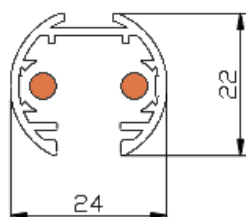

mini trac

Low voltage lighting track

To be used with Dinkey and Arty.

Tracks and accessories are of high quality.

Can easily be cut / joined to desired length.

TECHNICAL SPECIFICATION

Material	Extruded aluminium, conductors of 4mm² copper
Finish	Grey Black White
Type	One circuit 12V 20A
Protection class	IP20
Operating voltage	12V DC
Length	2 meters
Mounting	Ceiling or suspended with wire