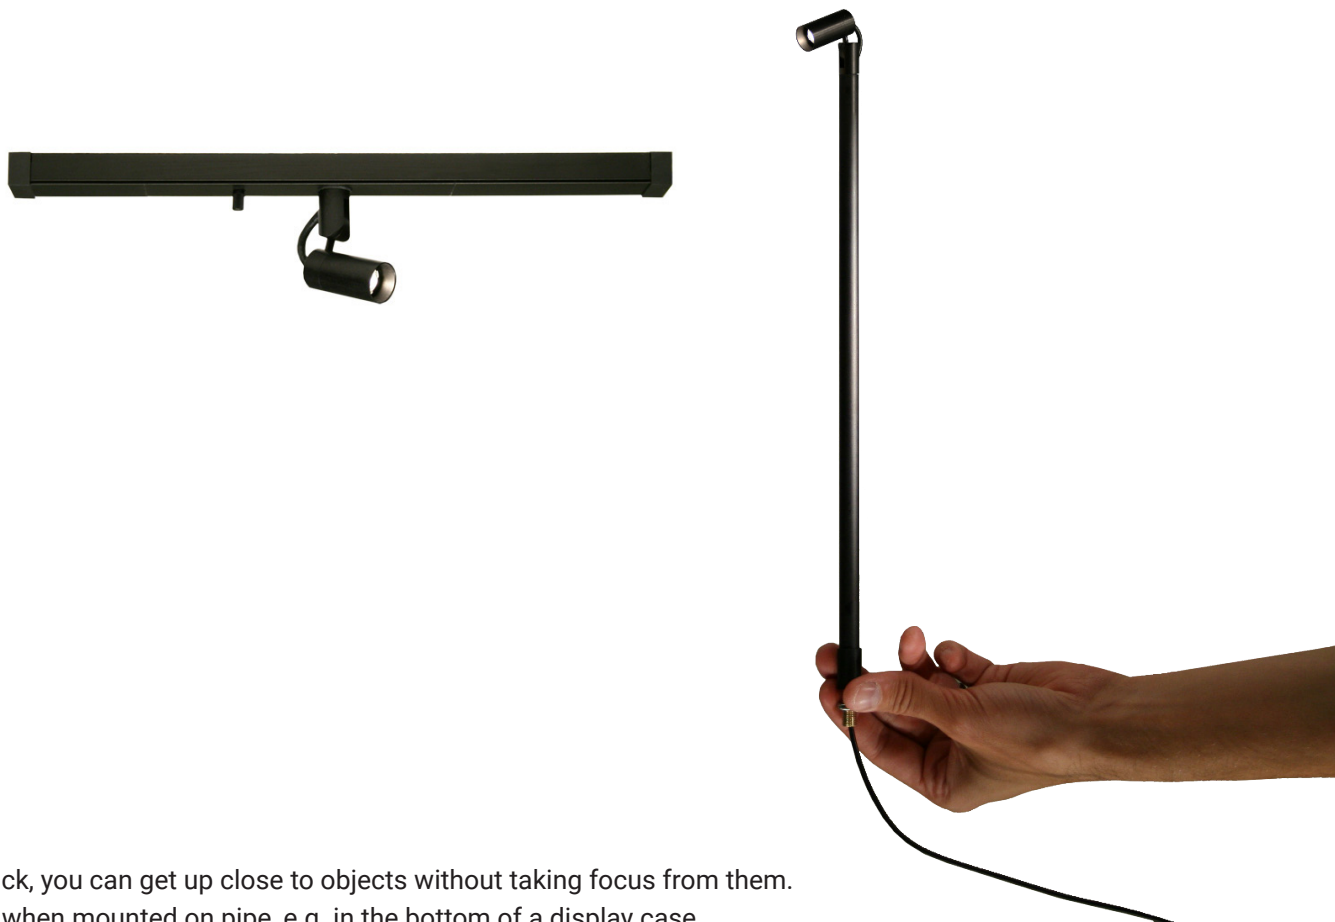

gimmick

Gimmick has a minimal design and is well-suited for display case lighting

With Gimmick, you can get up close to objects without taking focus from them. Very subtle when mounted on pipe, e.g. in the bottom of a display case.

The benefits

- Extremely small and easy to use
- Can be mounted on a pipe

Choose the version that fits your needs.

	Pico Trac	LED Profile	Rod
Article	PT	CCL	CCR
Function	Integrated manual dimmer 0-100%	No local dimmer External dimming possible	Mounting on pipes
Compatibility	12V DC	350 mA	350 mA

Gimmick Specification

Material	Lamp housing made of aluminum Lens of made of polycarbonate
Finish	Grey (natural anodized) Black (anodized) Brass
System	Pico Trac LED profile Pipe mounting
Protection class	IP20
Operating	12V DC/CC
Power consumption	1W/2W
Beam angle	Interchangeable lenses
Color temperatures	2700K, 3000K, 4000K
Swivels	>365°
Tilts	>90°
Weight	30 g
Features	Toolless pan and tilt lock
Optional accessories	Snoot