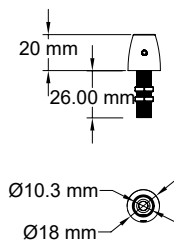

Light Data

LED Lumen	120 lm
Luminaire Lumen	60 lm
CRI	90
Red component R9	>60
MacAdam	3-step ellipse (SDCM 3)
TM30-18 Rf	93
TM30-18 Rg	103

Beam angles

Lens:	Narrow		Medium		Wide		Very Wide		
	16,9°		24,2°		29,7°		69,8°		
	[m]	∅	Lux	∅	Lux	∅	Lux	∅	Lux
	1	0,3	338	0,4	265	0,5	225	1,4	51
	2	0,6	85	0,9	66	1,1	56	2,8	13
	3	0,9	38	1,3	29	1,6	25	4,2	6

GIMMICK / CCL

For LED Profile
Operated by external LED driver, max 350 mA / 2W, Vf = 3V

2700K		GIM27-CCL-1	Gimmick CC/350mA LED Profile 2700K, Grey	Vf=3V, CRI 90, lens W
		GIM27-CCL-2	Gimmick CC/350mA LED Profile 2700K, Black	Vf=3V, CRI 90, lens W
3000K		GIM30-CCL-1	Gimmick CC/350mA LED Profile 3000K, Grey	Vf=3V, CRI 90, lens W
		GIM30-CCL-2	Gimmick CC/350mA LED Profile 3000K, Black	Vf=3V, CRI 90, lens W
4000K		GIM40-CCL-1	Gimmick CC/350mA LED Profile 4000K, Grey	Vf=3V, CRI 90, lens W
		GIM40-CCL-2	Gimmick CC/350mA LED Profile 4000K, Black	Vf=3V, CRI 90, lens W

GIMMICK / ROD

Installation on 10mm pipes
Operated by external LED driver, max 350 mA / 1W, Vf = 3V
To get a complete unit, you need 1 fixture, 1 foot, 1 rod.

2700K		GIM27-CCR-1	Gimmick CC/350mA Rod 2700K, Grey	Vf=3V, CRI 90, lens W, 1.5m cable
		GIM27-CCR-2	Gimmick CC/350mA Rod 2700K, Black	Vf=3V, CRI 90, lens W, 1.5m cable
		GIM27-CCR-4	Gimmick CC/350mA Rod 2700K, Brass	Vf=3V, CRI 90, lens W, 1.5m cable
3000K		GIM30-CCR-1	Gimmick CC/350mA Rod 3000K, Grey	Vf=3V, CRI 90, lens W, 1.5m cable
		GIM30-CCR-2	Gimmick CC/350mA Rod 3000K, Black	Vf=3V, CRI 90, lens W, 1.5m cable
		GIM30-CCR-4	Gimmick CC/350mA Rod 3000K, Brass	Vf=3V, CRI 90, lens W, 1.5m cable
4000K		GIM40-CCR-1	Gimmick CC/350mA Rod 4000K, Grey	Vf=3V, CRI 90, lens W, 1.5m cable
		GIM40-CCR-2	Gimmick CC/350mA Rod 4000K, Black	Vf=3V, CRI 90, lens W, 1.5m cable
		GIM40-CCR-4	Gimmick CC/350mA Rod 4000K, Brass	Vf=3V, CRI 90, lens W, 1.5m cable