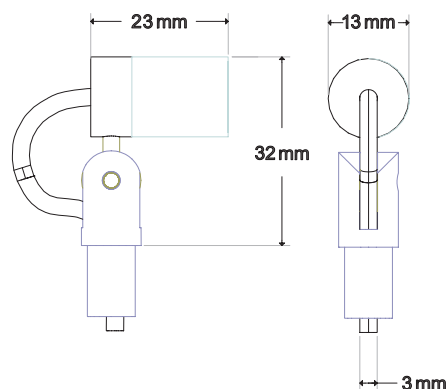

The benefits

- Extremely small and easy to use
- Can be mounted on a pipe

Choose the version that fits your needs.

	Pico Trac	LED Profile	Rod
Article	PT	CCL	CCR
Function	Integrated manual dimmer 0-100%	No local dimmer External dimming possible	Mounting on pipes
Compatibility	12V DC	350 mA	350 mA

Gimmick Specification

Material	Lamp housing made of aluminum Lens of made of polycarbonate
Finish	Grey (natural anodized) Black (anodized) Brass
System	Pico Trac LED profile Pipe mounting
Protection class	IP20
Operating	12V DC/CC
Power consumption	1W/2W
Beam angle	Interchangeable lenses
Color temperatures	2700K, 3000K, 4000K
Swivels	>365°
Tilts	>90°
Weight	30 g
Features	Toolless pan and tilt lock
Optional accessories	Snoot

Light Data

LED Lumen	120 lm
Luminaire Lumen	60 lm
CRI	90
Red component R9	>60
MacAdam	3-step ellipse (SDCM 3)
TM30-18 Rf	93
TM30-18 Rg	103

Beam angles

Lens:	Narrow		Medium		Wide		Very Wide		
	16,9°		24,2°		29,7°		69,8°		
	[m]	∅	Lux	∅	Lux	∅	Lux	∅	Lux
	1	0,3	338	0,4	265	0,5	225	1,4	51
	2	0,6	85	0,9	66	1,1	56	2,8	13
	3	0,9	38	1,3	29	1,6	25	4,2	6