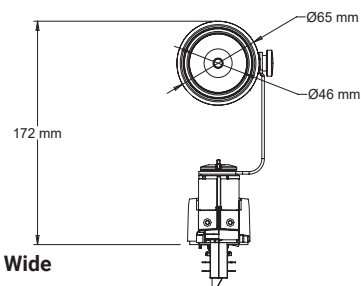

Gadget L Specification

Material	Lamp housing made of aluminum Adapter housing made of PBT/PC 10 GF Lens made of Acrylic
Finish	Grey (RAL 7040) Black (RAL 9005) White (RAL 9016) Custom coating upon request
System	3-phase circuit track
Protection class	IP20
Operating voltage	230V~ 50/60Hz
Power consumption	24W
Beam angles	Interchangeable lenses
Color temperatures	2700K, 3000K, 4000K
Swivels	>365°
Tilts	>90°
Weight	740 g (with adapter)
Features	Phase selector, toolless pan and tilt lock

Light Data

LED Lumen	2000 lm
Luminaire Lumen	930 lm
CRI	95 (Typical 98 CRI)
Red component R9	>80
MacAdam	2-step ellipse (SDCM 2)
TM30-18 Rf	93
TM30-18 Rg	100

Beam angles

Lens:	Narrow		Medium		Wide		
		13°		18°		27°	
	[m]	∅	Lux	∅	Lux	∅	Lux
	1	0,2	12215	0,3	7050	0,5	2503
	2	0,5	3054	0,6	1763	1	626
	3	0,7	1357	0,9	783	1,5	278