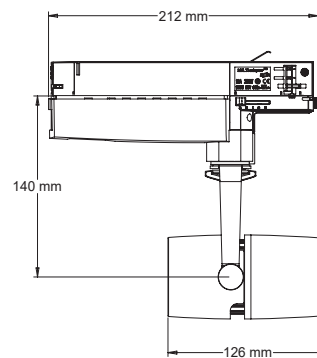

Gadget L Specification

Material	Lamp housing made of aluminum Adapter housing made of PBT/PC 10 GF Lens made of Acrylic
Finish	Grey (RAL 7040) Black (RAL 9005) White (RAL 9016) Custom coating upon request
System	3-phase circuit track
Protection class	IP20
Operating voltage	230V~ 50/60Hz
Power consumption	24W
Beam angles	Interchangeable lenses
Color temperatures	2700K, 3000K, 4000K
Swivels	>365°
Tilts	>90°
Weight	740 g (with adapter)
Features	Phase selector, toolless pan and tilt lock

Light Data

LED Lumen	2000 lm
Luminaire Lumen	930 lm
CRI	95 (Typical 98 CRI)
Red component R9	>80
MacAdam	2-step ellipse (SDCM 2)
TM30-18 Rf	93
TM30-18 Rg	100

Beam angles

Lens:	Narrow		Medium		Wide		
		13°		18°		27°	
	[m]	∅	Lux	∅	Lux	∅	Lux
	1	0,2	12215	0,3	7050	0,5	2503
	2	0,5	3054	0,6	1763	1	626
	3	0,7	1357	0,9	783	1,5	278