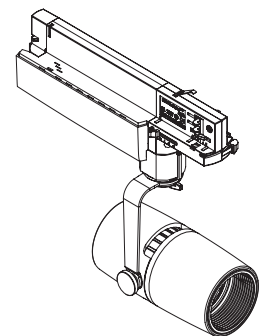

Light Data

LED Lumen	2000 lm
Luminaire Lumen	930 lm
CRI	95 (Typical 98 CRI)
Red component R9	>80
MacAdam	2-step ellipse (SDCM 2)
TM30-18 Rf	93
TM30-18 Rg	100